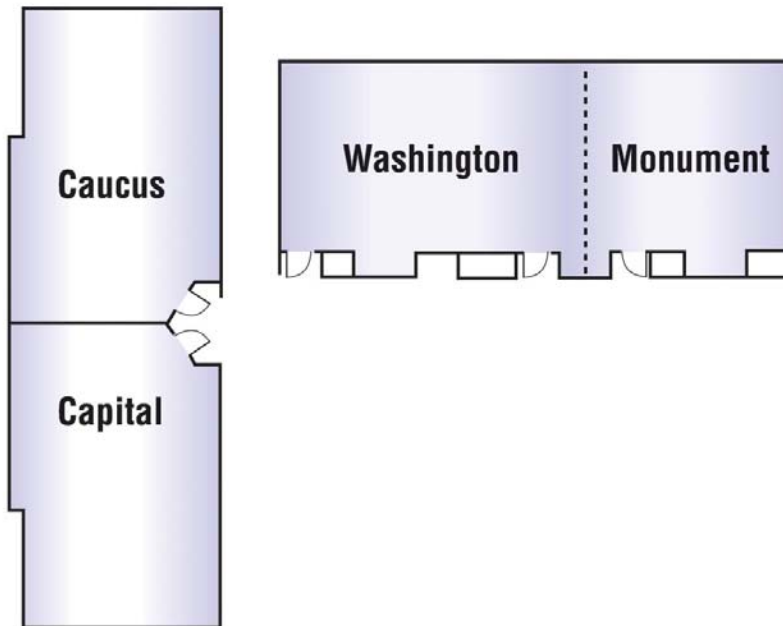

Dulles Airport

Room Name	Sq. Ft.	Hollow Square	Conference	U-Shape	Classroom	Theater	Banquet
Capital	873	40	40	35	42	75	70
Caucus	887	40	40	35	42	75	70
Washington	850	40	40	35	42	75	70
Monument	557	25	25	20	24	48	40
Washington Monument	1,407	--	--	--	66	123	110